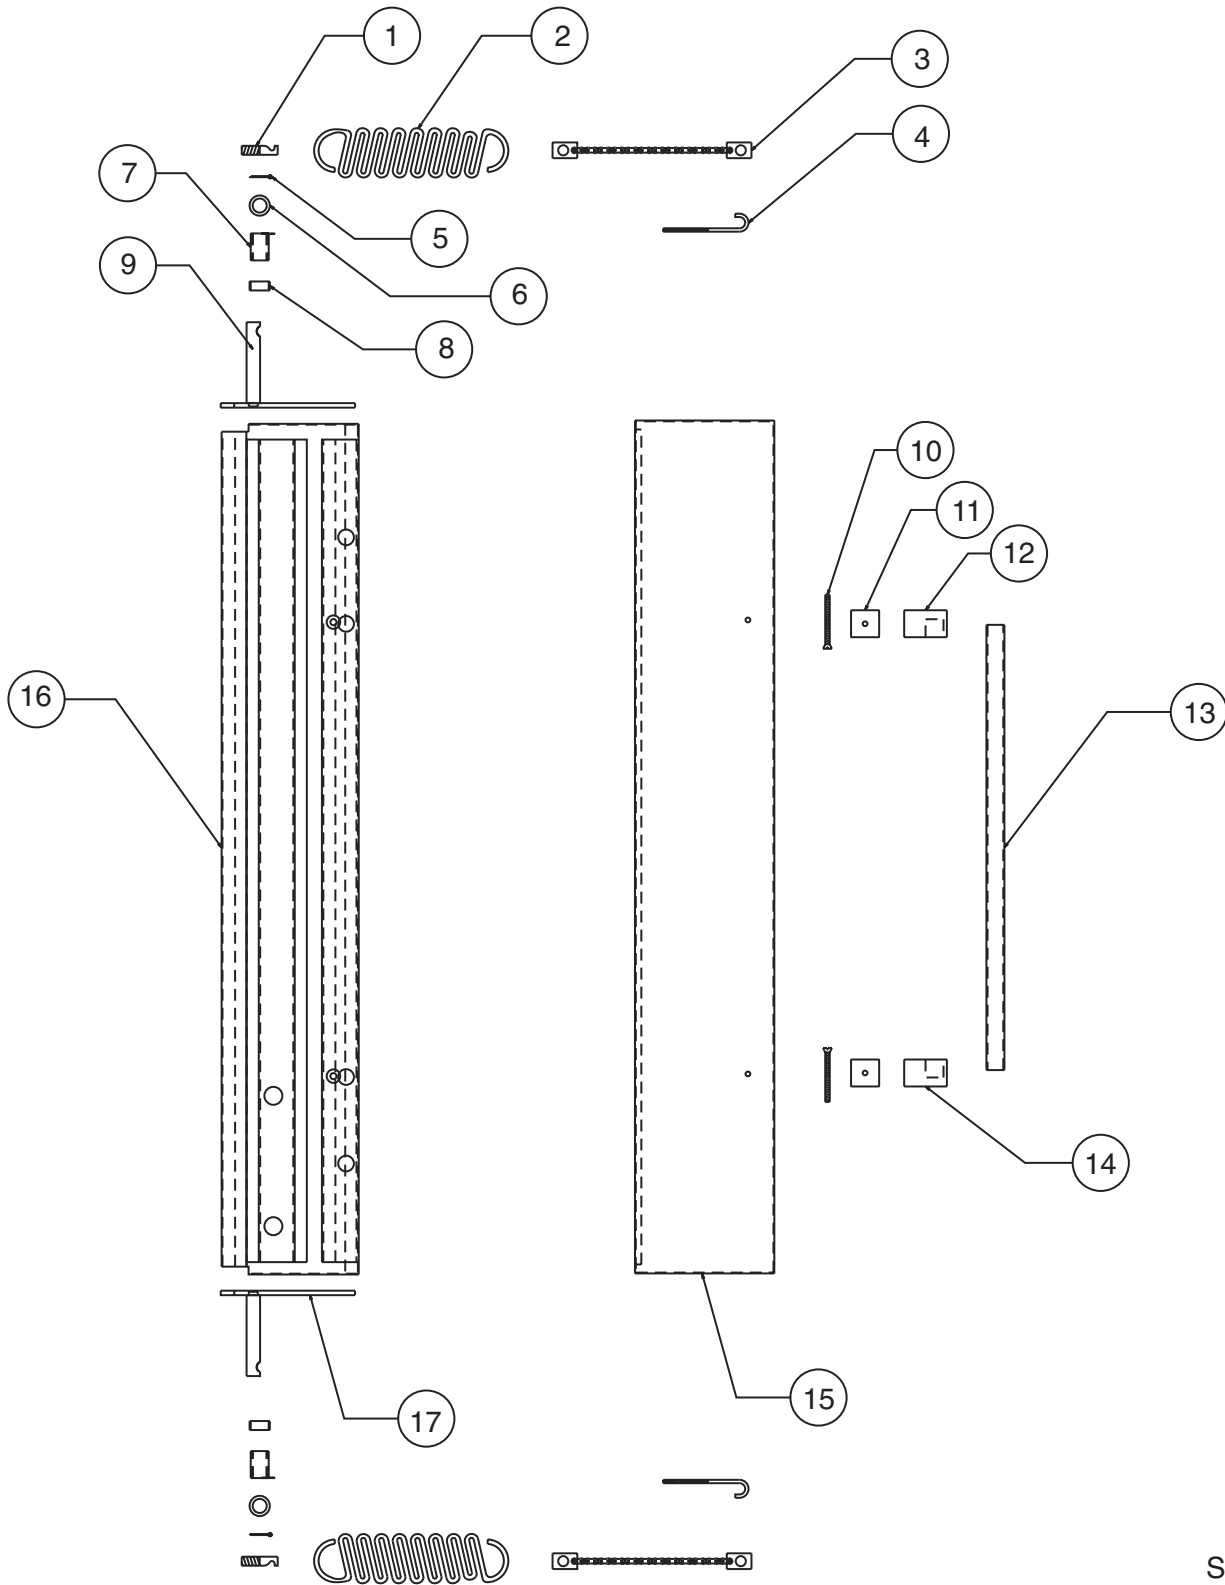

SK99-52
REV. 0

GARLAND PARTS IDENTIFICATION

Models GPD48 & GPD60

Gas Pyro Deck Combustion Chamber Door Components

ITEM	PART #	DESCRIPTION	GPD48	GPD60
1	1054325	Hinge Pin Hook	2	2
2	1923502	Spring – Combustion Door	2	2
3	G03025-02-8	Chain Assy.	2	2
4	9004701	J-Bolt	2	2
5	GF-154	Cotter Pin	2	2
6	G02247-1-8	Bearing Stop Washer	2	2
7	G02611-01-08	Bearing Assy.	2	2
8	1011201	Chrome Spacer	2	2
9	1908878	Combustion Chamber Hinge Assy. L/H	1	1
10	8003019	¼ - 20 x 3 Bolt – Flathead	2	2
11	1919401	Oven Door Handle Spacer	2	2
12	1562600	Oven Door Handle End – Lft	1	1
13	1919502	Oven Door Handle	1	1
14	1562601	Oven Door Handle End – Rht	1	1
15	1908814	Combustion Chamber Door Panel – 48	1	
	1908815	Combustion Door Panel – 60		1
	1908887	Combustion Door Liner Assy. – 48	1	
16	1908886	Combustion Door Liner Assy. – 60		1
17	1908879	Combustion Door Hinge Assy. R/H	1	1

* NOT ILLUSTRATED

RECOMMENDED STOCK PARTS