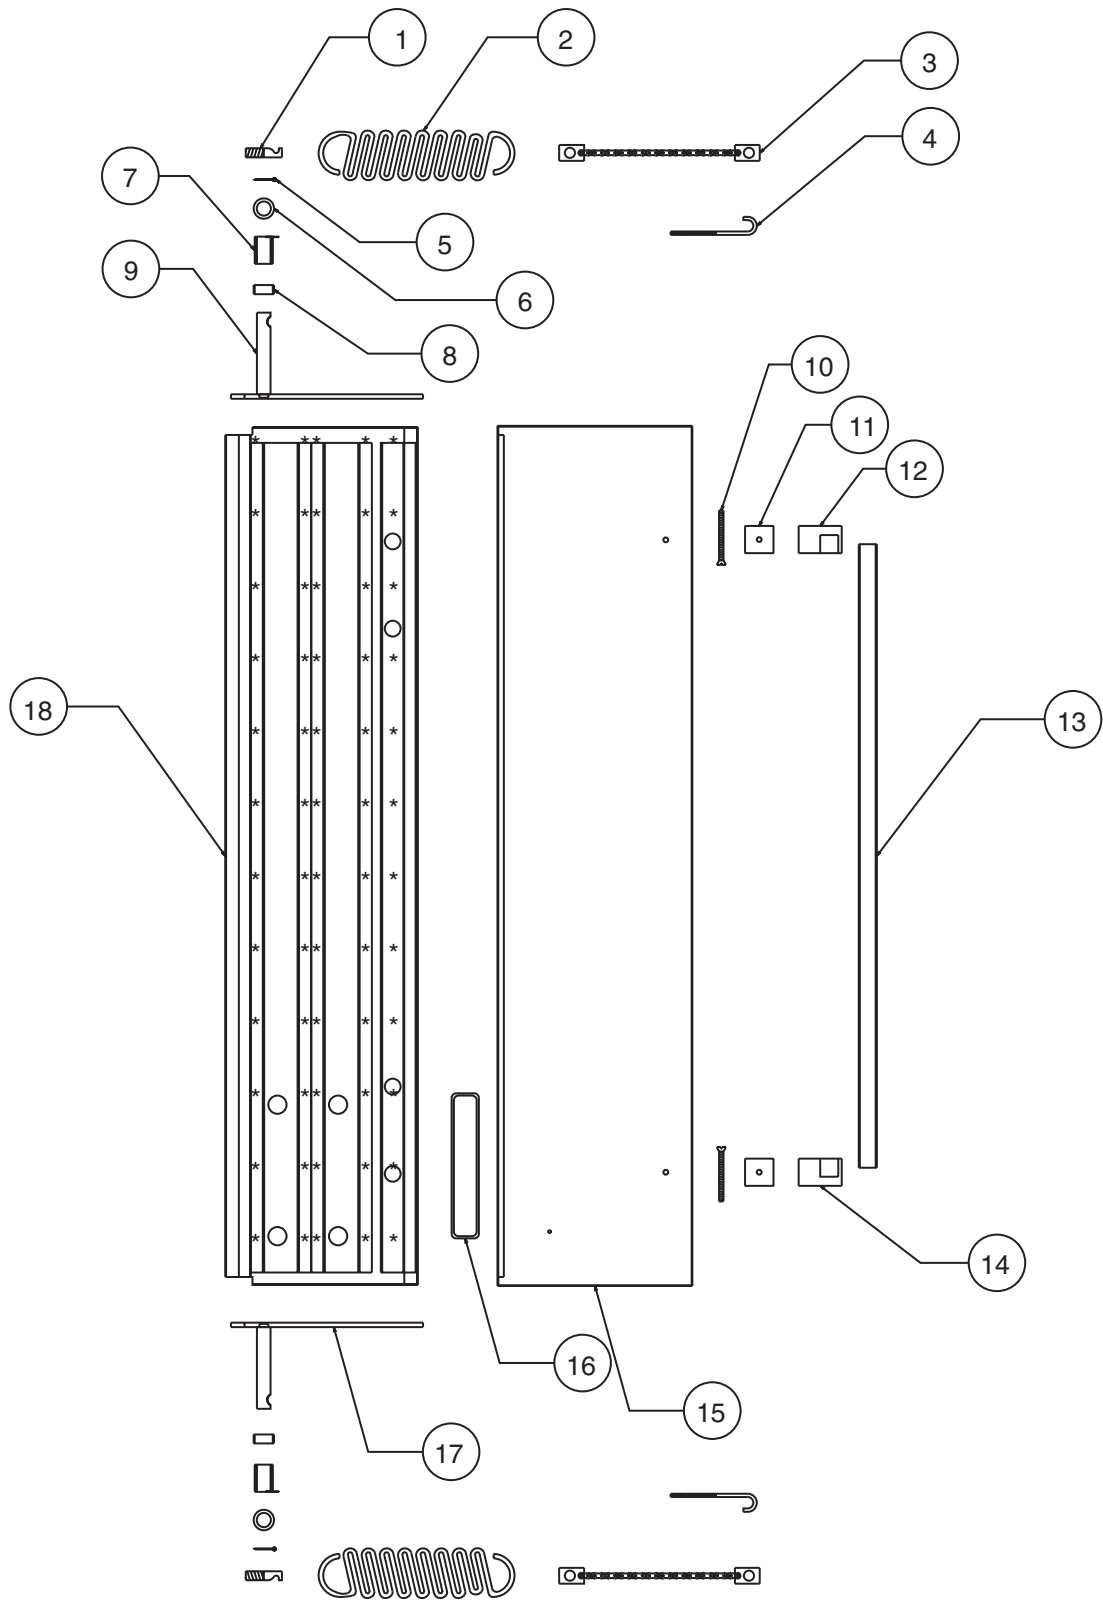

\* NOT ILLUSTRATED

**RECOMMENDED STOCK PARTS**

**GARLAND PARTS IDENTIFICATION**  
**Models GPD48 & GPD60**  
**Gas Pyro Deck Oven Interior Components**

ITEM	PART #	DESCRIPTION	QUANTITY		DATE	
			GPD48	GPD60	FROM	UP TO
1	1913202	Oven Hearth – 48”	2			
	1913201	Oven Hearth –60”		3		
2	1911003	Outer Damper-Left	1	1		
3	1911004	Outer Damper –Right	1	1		
4	1909899	Steel Hearth Assy.-Left-48”	1			
	1909897	Steel Hearth Assy.-Left-60”		1		
5	1909898	Steel Hearth Assy.-Right-48”	1			
	1909896	Steel Hearth Assy.-Right-60”		1		
6	1911005	Damper Adj. Bolt	2	2		
7	1909801	Fire Plate	2	2		
8	1914699	Front Filler Assy.-48”	1			
	1914698	Front Filler Assy.-60”		1		
9	1101402	Thermostat Bulb-Clip	2	2		
10	G02696-1-6	Capillary Tube Shield	1	1		14-Mar-03
	4513172	Thermostat Bulb Shield	1		14-Mar-03	
	4513174	Thermostat Bulb Shield		1		14-Mar-03
11	G03086-1-9	Hearth Supports	4	5		

\* NOT ILLUSTRATED

***RECOMMENDED STOCK PARTS***

SK99-049  
REV. 0

**GARLAND PARTS IDENTIFICATION**  
**Models GPD48 & GPD60**  
**Gas Pyro Deck Oven Door Components**

ITEM	PART #	DESCRIPTION	QUANTITY	
			GPD48	GPD60
1	<b>1054325</b>	<i>Hinge Pin Hook</i>	2	2
2	<b>4512585</b>	<i>Oven Door Spring</i>	2	
	<b>1967702</b>	<i>Kit GPD60 Spring &amp; Pin</i>		2
3	<b>G03025-02-8</b>	<i>Chain Assy.</i>		2
4	9004701	J - Bolt		2
5	GF-154	Cotter Pin	2	2
6	G02247-1-8	Bearing Assy. Washer	2	2
7	<b>G02611-01-8</b>	<i>Bearing Assy.</i>	2	2
8	1011201	Chrome Spacer	2	2
9	1908898	Hinge Assy. L/H	1	1
10	8003019	1/4 - 20 x 3 Bolt Flathead	2	2
11	1919401	Oven Door Handle Spacer	2	2
12	1562600	Oven Door Handle End-Left	1	1
13	1919501	Oven Door Handle	1	1
14	1562601	Oven Door Handle End-Right	1	1
15	1908801	Oven Door Panel Single Deck/Top	1	
	1908802	Oven Door Panel Bottom Deck Only	1	
	1908803	Oven Door Panel Single Deck/Top		1
	1908804	Oven Door Panel Bottom Deck		1
16	1902917	Garland Logo 10"	1	1
17	1908899	Hinge Assy. R/H	1	1
18	1908888	Oven Door Liner Assy.	1	
19	1908889	Oven Door Liner Assy.		1