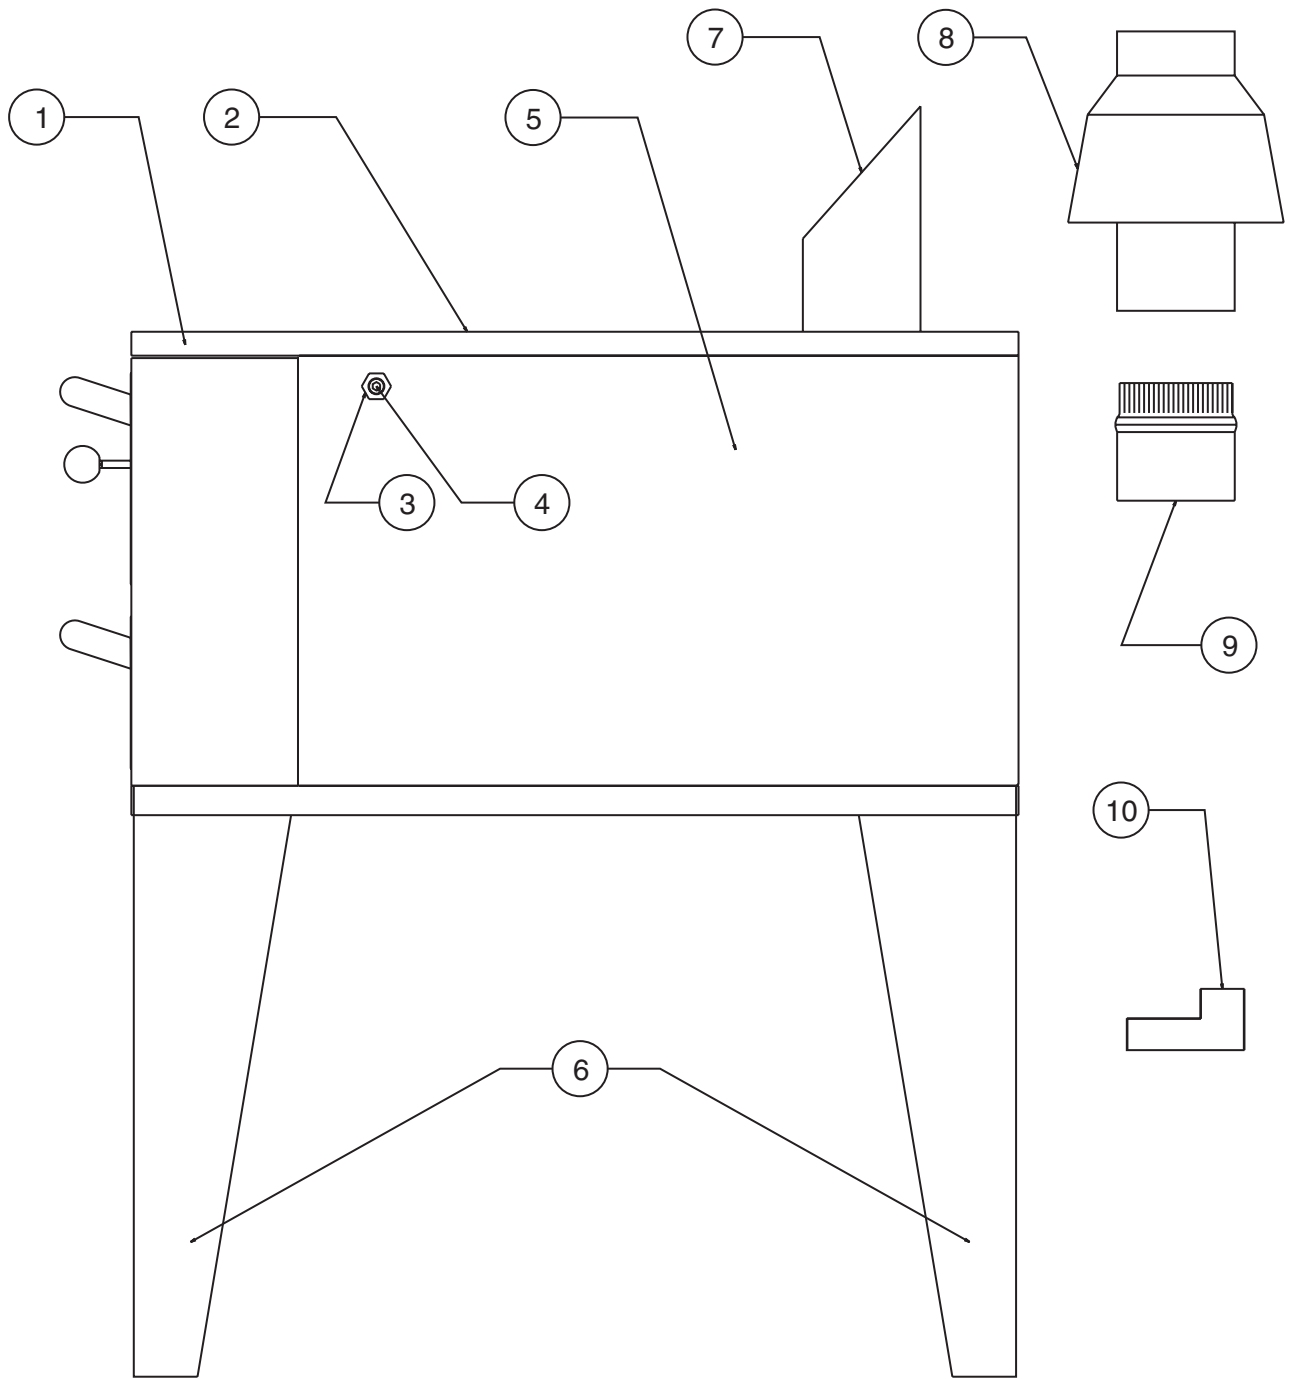

SK99-055
REV. 0

GARLAND PARTS IDENTIFICATION

Models GPD48 & GPD60

Gas Pyro Deck Side View

ITEM	PART #	DESCRIPTION	QUANTITY	
			GPD48	GPD60
1	1914399	Main Top Trim Assembly - 48"	1	
	1914398	Main Top Trim Assembly - 60 "		1
2	1914301	Main Top - 48"	1	
	1914302	Main Top S/S 48"	1	
	1914303	Main Top - 60"		1
	1914304	Main Top 60" S/S		1
3	1917205	3/4" x 1/2" NPT Hex Bushing	2	2
4	1917204	1/2" NPT Allen Plug	2	2
5	1914401	Body Side - Left	1	1
	1914402	Body Side - Right	1	1
6	1908498	Single Deck Leg - Black	4	4
	1908488	Single Deck Leg - S/S	4	4
	1908499	Double Deck Leg - Black	4	4
	1908489	Double Deck Leg S/S	4	4
7	1913101	Oven Flue	1	1
8	1190100	6" Direct Bell	1	1
9	1913102	Direct Connect Adaptor	1	1
10	1913105	Double Stack Flue Connector	1	1

* NOT ILLUSTRATED

RECOMMENDED STOCK PARTS