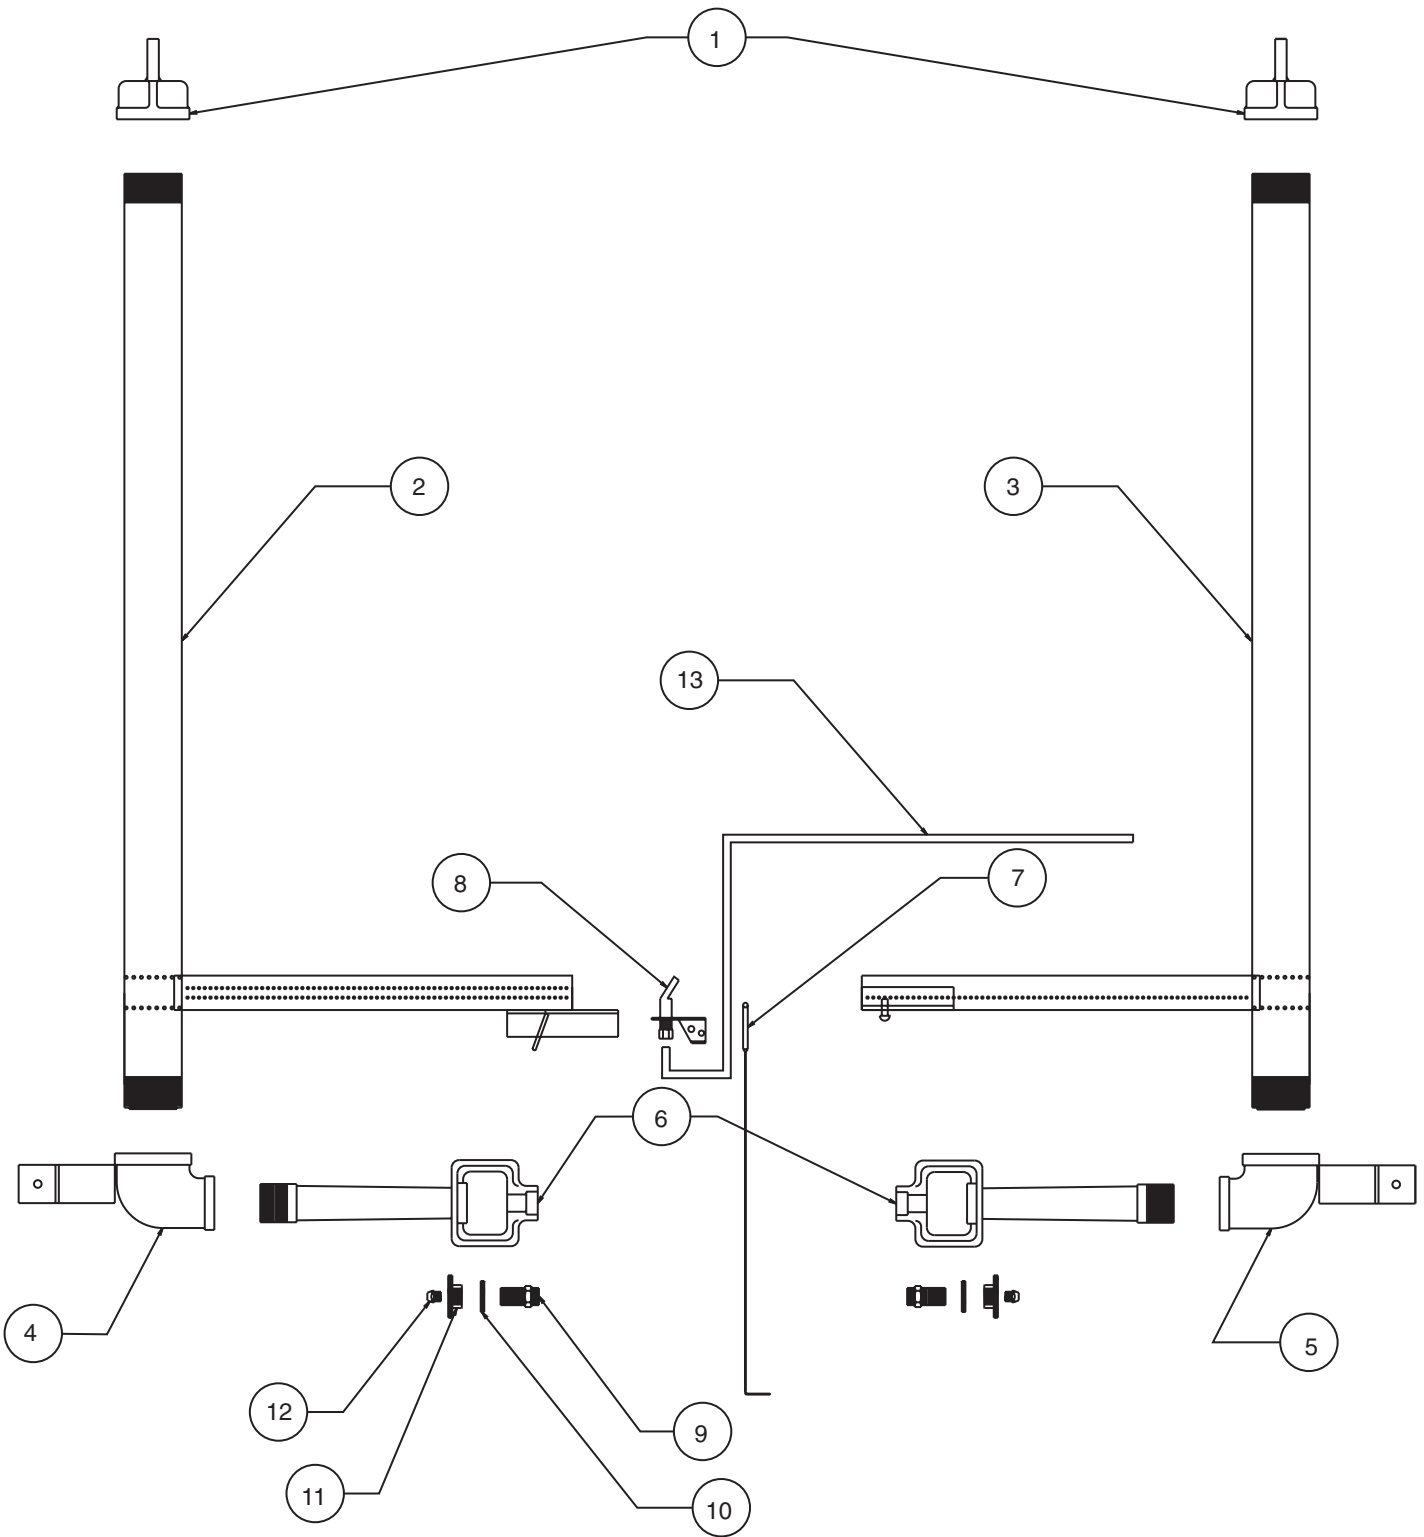

GARLAND PARTS IDENTIFICATION

Models GPD48 & GPD60

Gas Pyro Deck Burner Components

ITEM	PART #	DESCRIPTION	QUANTITY	
			GPD48	GPD60
1	1910398	Cap-Assy.-Burner	2	2
2	1910389	Left Burner Assy. NAT Gas Units	1	1
	1910388	Right Burner Assy. NAT Gas Units	1	1
3	1910387	Left Burner Assy. Propane Gas Units	1	1
	1910386	Right Burner Assy. Propane Gas Assy	1	1
4	1910395	Elbow W/A Left	1	1
5	1910396	Elbow W/A Right	1	1
6	1917301	Inspirator – ER –3	2	2
7	1920401	Thermocouple	1	1
8	1091899	Pilot Assy.-NAT Gas	1	1
	1091898	Pilot Assy.-Propane Gas	1	1
9	1917303	Spud Holder #1	2	2
10	1917304	Lock Nut #1	2	2
11	1917302	Air Shutter #1	2	2
12	1917330	Orifice #30-NAT Gas	2	
	1917344	Orifice #44-Propane Gas	2	
	1917329	Orifice #29-NAT Gas		2
	1917340	Orifice #40-Propane Gas		2
13	1921702	Pilot Tube-GPD 60		1
	1921701	Pilot Tube-GPD 48	1	
14*	1952501	Thermocouple Shield	1	
	1952502	Thermocouple Shield 27"		1

* NOT ILLUSTRATED

RECOMMENDED STOCK PARTS