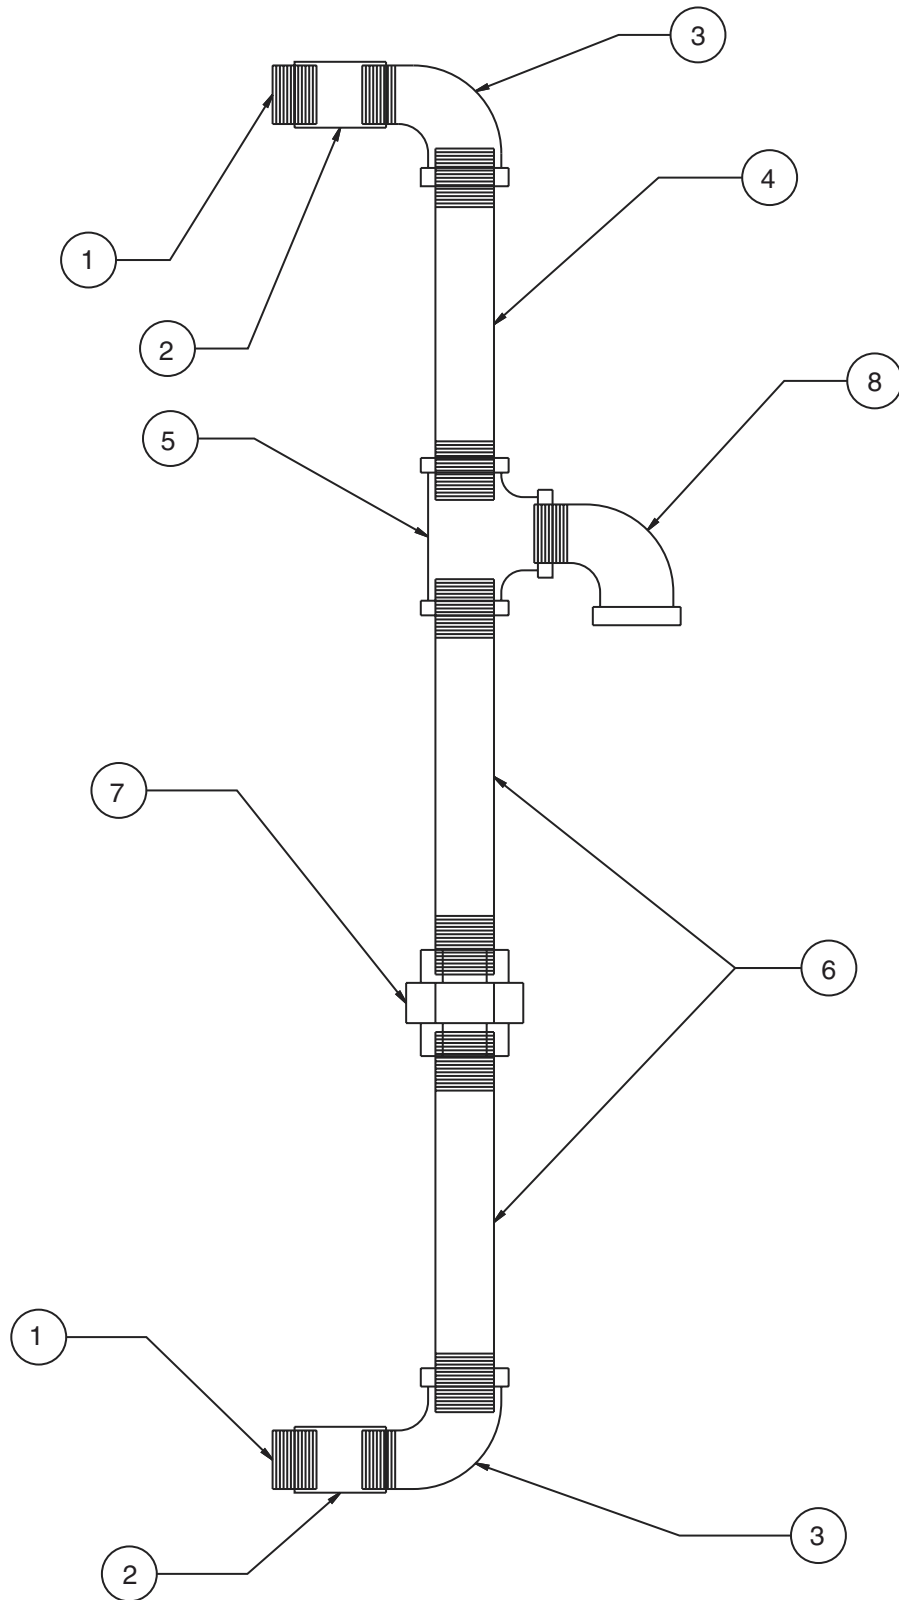

SK99-050
REV. 0

GARLAND PARTS IDENTIFICATION
Models GPD48 & GPD60
Gas Pyro Deck Double Stack Plumbing

ITEM	PART #	DESCRIPTION	QUANTITY	
			GPD48	GPD60
1	100660	3/4 NPT Nipple	2	2
2	1004821	3/4 NPT Coupling	2	2
3	1026735	3/4 NPT Street Elbow	2	2
4	G01738-6	3/4 NPT Nipple - 5-3/4"	1	1
5	G01962-1	3/4 x 1 x 3/4 Tee0	1	1
6	G01738-5	3/4 NPT Nipple - 6-1/2"	2	2
7	1026905	3/4 NPT Union	1	1
8	G01475-3	1" NPT Street Elbow	1	1

* NOT ILLUSTRATED

RECOMMENDED STOCK PARTS