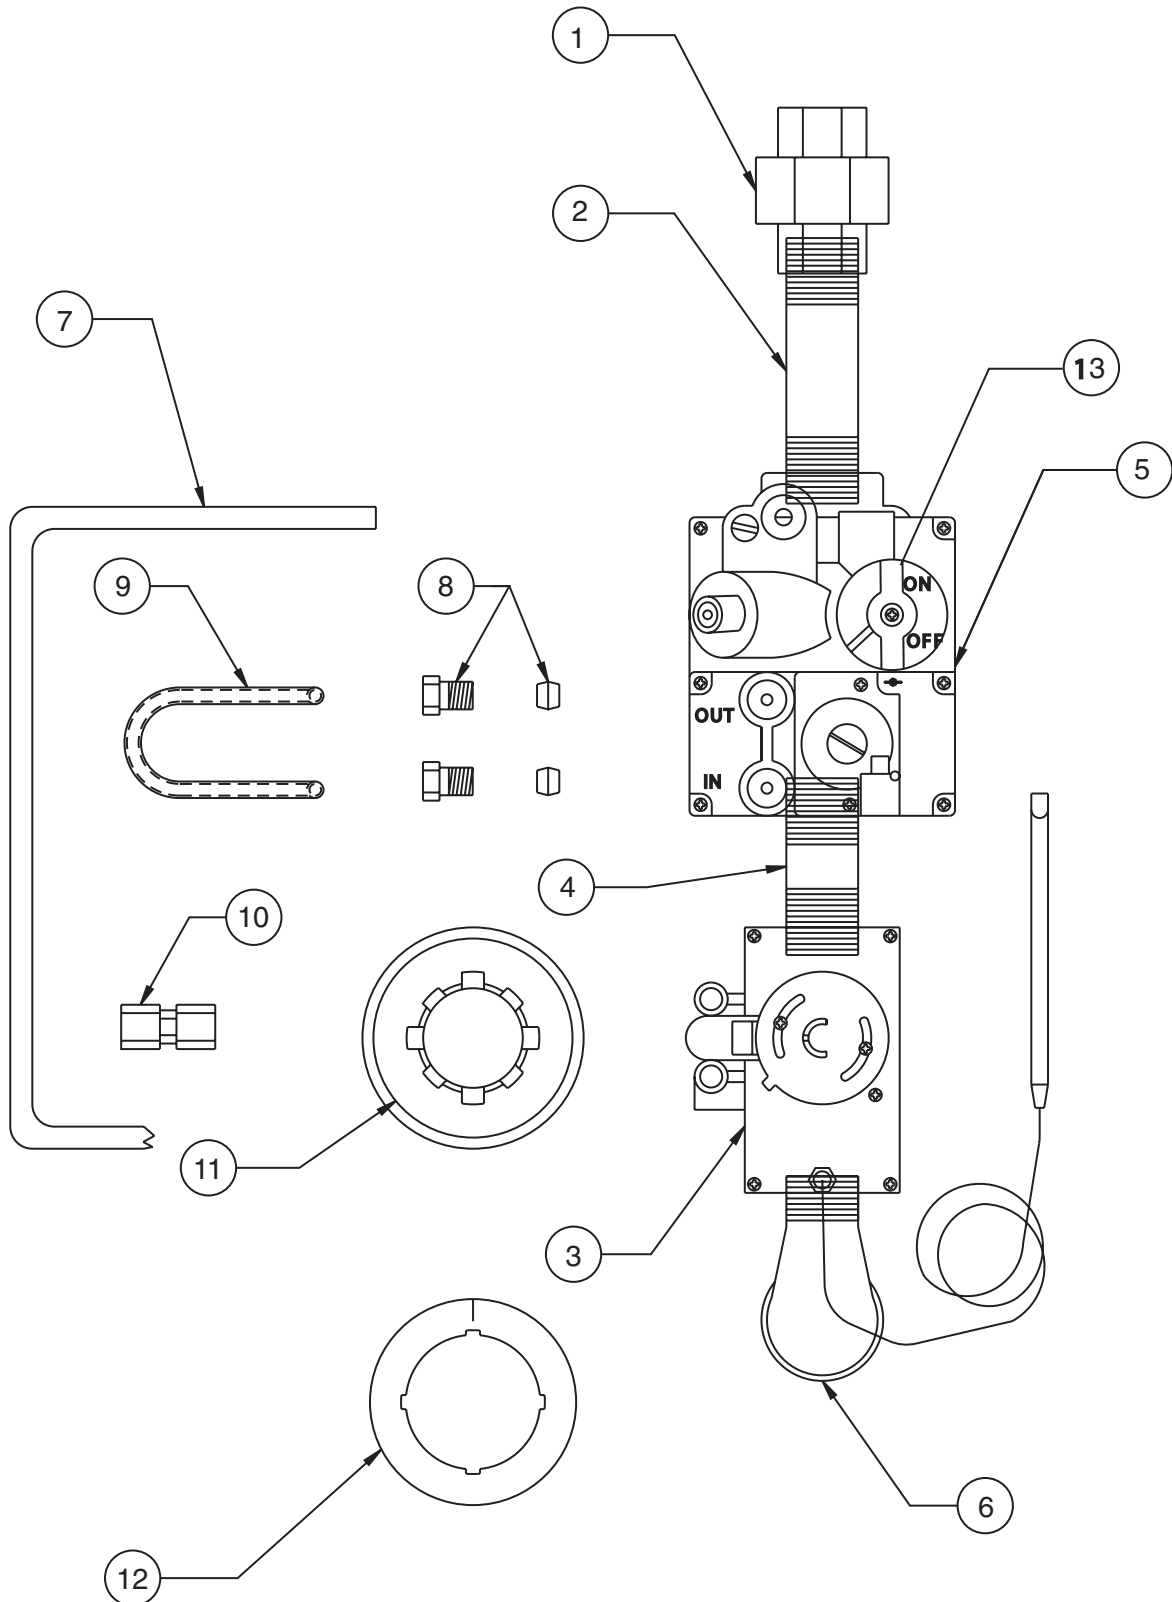

GARLAND PARTS IDENTIFICATION
Models GPD48 & GPD60
Gas Pyro Deck Oven Control Components

ITEM	PART #	DESCRIPTION	QUANTITY	
			GPD48	GPD60
1	1026903	Union 1/2" NPT	2	2
2	1004642	Nipple 1/2" NPT x 2"	1	1
3	1017506	Thermostat	1	1
4	1004643	Nipple 1/2" NPT x 2-1/2"	1	1
5	1587700	Control Natural Gas	1	1
	1587701	Control Propane Gas	1	1
6	1026733	1/2" NPT Street Elbow	1	1
7	1921703	Pilot Control Tube	1	1
8	1415702	3/16" Compression Nut & Sleeve	2	2
9	1919801	Control Tube	1	1
10	1811101	1/4" CC x 1/4" CC Coupling	1	1
11	1314003	Thermostat Dial	1	1
12	1314150	Dial Insert, Pizza	1	1
13	810-0109	Knob for Gas Valves	1	1

* NOT ILLUSTRATED

RECOMMENDED STOCK PARTS